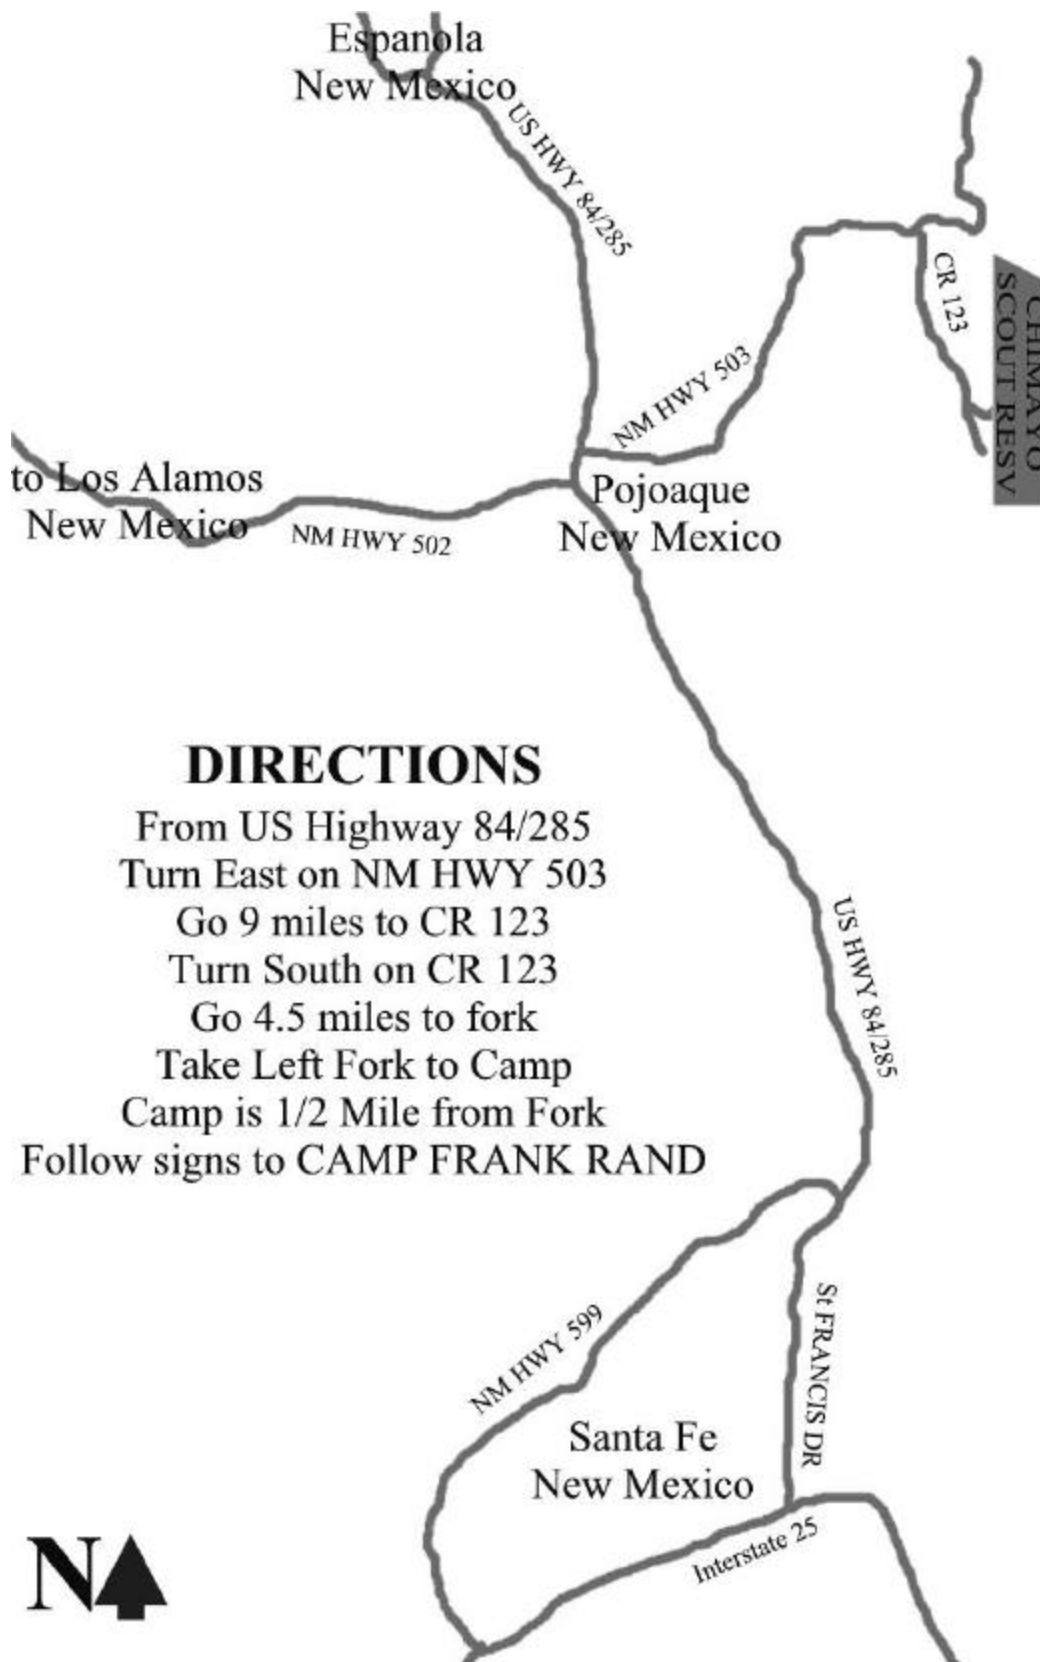

# Map to Camp

## DIRECTIONS

From US Highway 84/285  
Turn East on NM HWY 503  
Go 9 miles to CR 123  
Turn South on CR 123  
Go 4.5 miles to fork  
Take Left Fork to Camp  
Camp is 1/2 Mile from Fork  
Follow signs to **CAMP FRANK RAND**