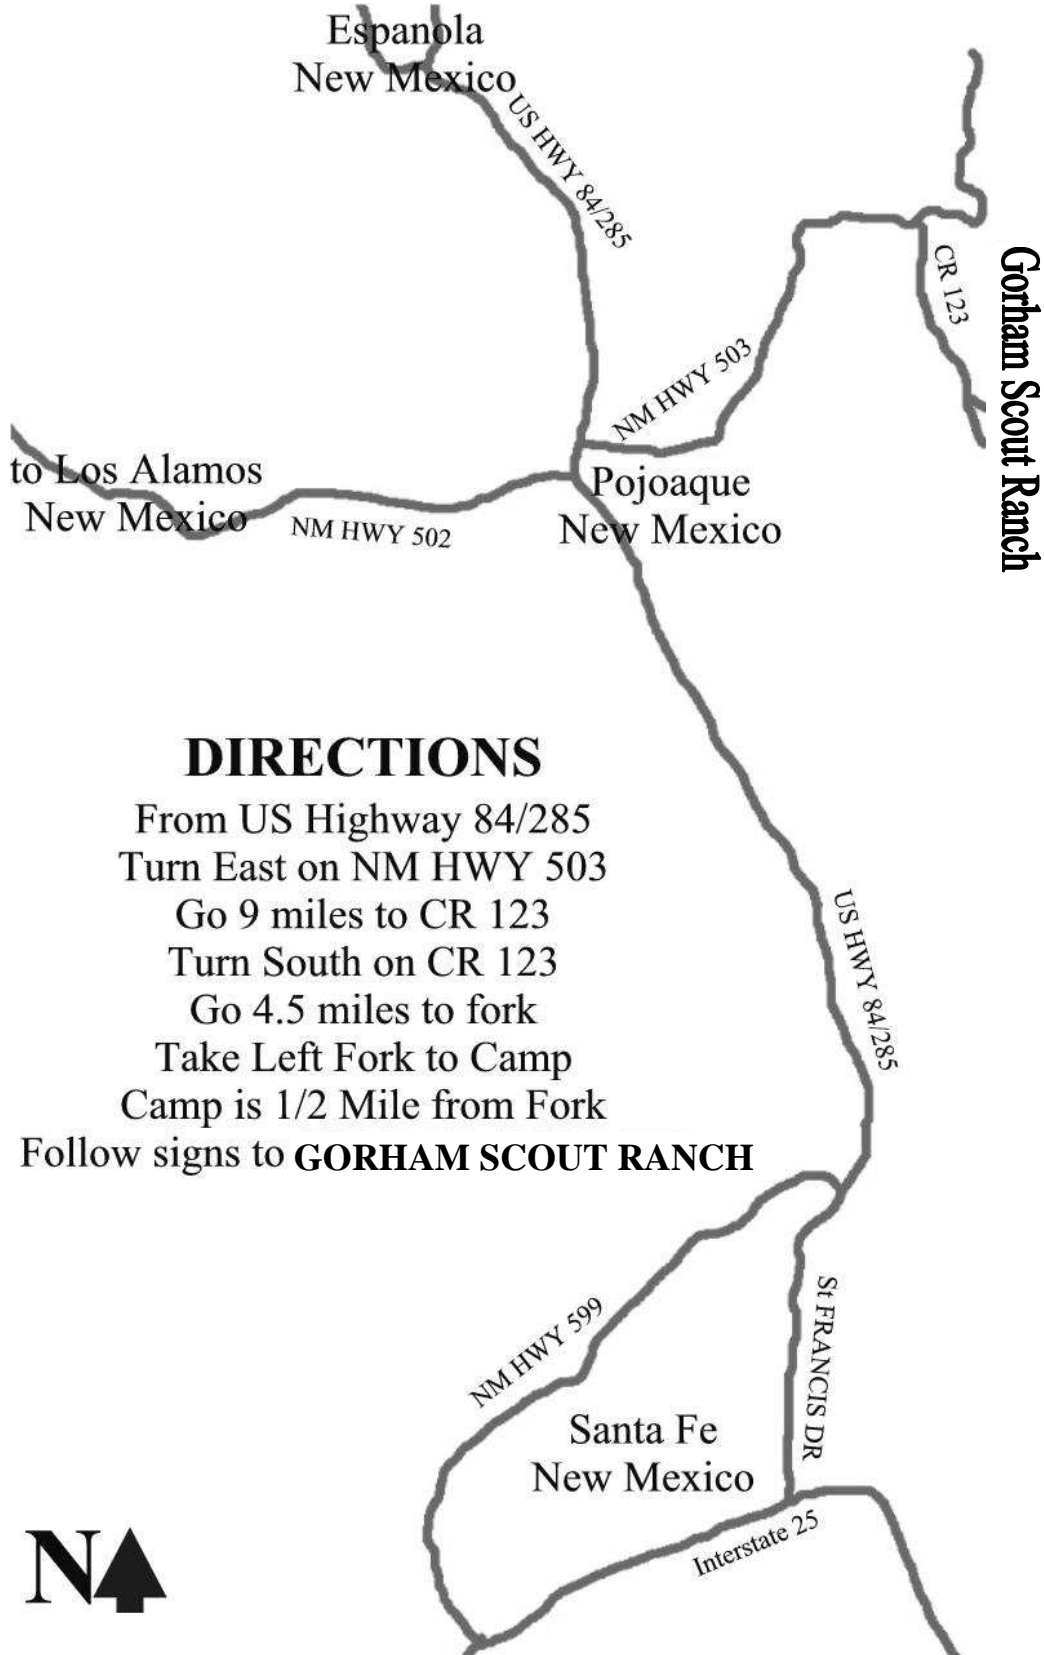

Map to Camp

DIRECTIONS

- From US Highway 84/285
- Turn East on NM HWY 503
- Go 9 miles to CR 123
- Turn South on CR 123
- Go 4.5 miles to fork
- Take Left Fork to Camp
- Camp is 1/2 Mile from Fork
- Follow signs to **GORHAM SCOUT RANCH**